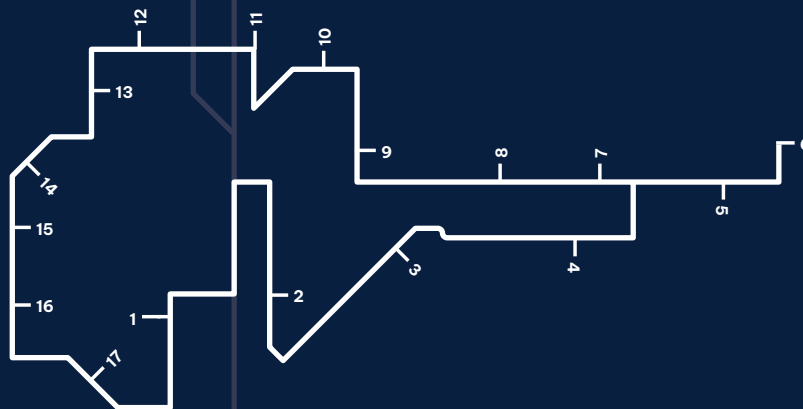

Saluki Route

Monday–Friday 6:30am–7:26pm

1	Student Center (E. Side)	:00	:30
2	Neely Hall	:03	:33
3	Logan @ Park (E. Side)	:04	:34
4	The Pointe	:06	:36
5	Aspen Court	:08	:38
6	Brookside Apartments	:10	:40
7	Georgetown Apartments	:12	:42
8	University Village	:13	:43
9	Student Health Center	:14	:44
10	Mill @ Lincoln	:15	:45
11	College @ Illinois	:16	:46
12	College Street Apartments (N. Side)	:18	:48
13	Poplar @ Mill (W. Side)	:20	:50
14	Northwest Annex @ Wham	:21	:51
15	Communications Building	:22	:52
16	Thompson Point @ Lincoln (S. Side)	:23	:53
17	Engineering Crosswalk (S. Side)	:24	:54